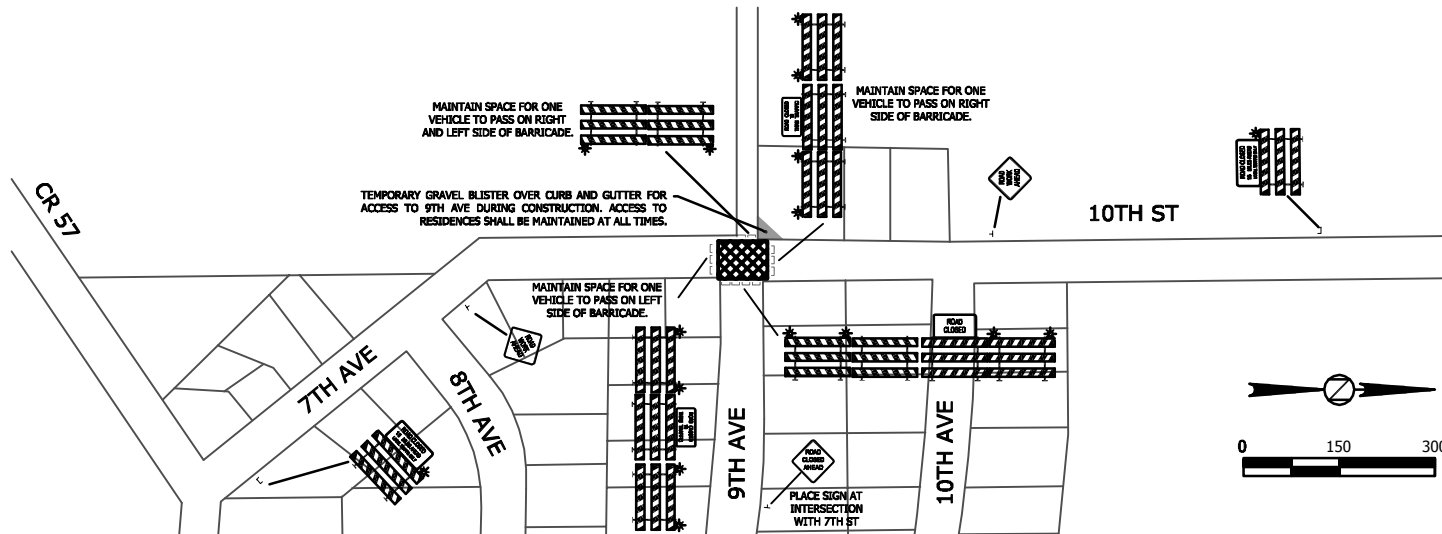

# TRAFFIC CONTROL PLAN

CITY OF WASECA, MINNESOTA  
 SANITARY SEWER IMPROVEMENTS

## TRAFFIC CONTROL PLAN

CITY OF WASECA, MINNESOTA  
 SANITARY SEWER IMPROVEMENTS