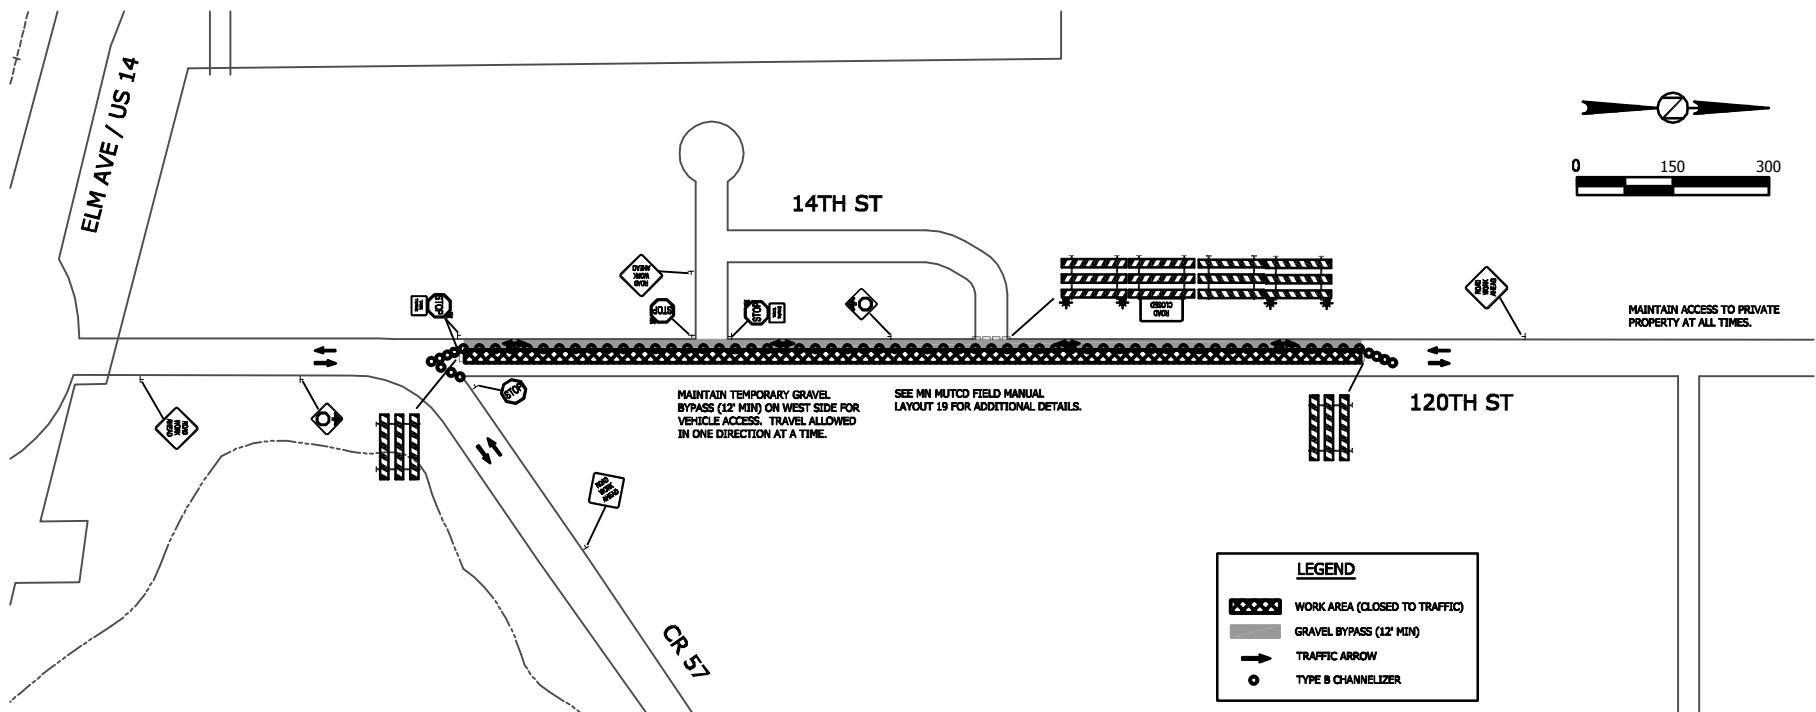

# TRAFFIC CONTROL PLAN

CITY OF WASECA, MINNESOTA  
 SANITARY SEWER IMPROVEMENTS

## TRAFFIC CONTROL PLAN

CITY OF WASECA, MINNESOTA  
 SANITARY SEWER IMPROVEMENTS